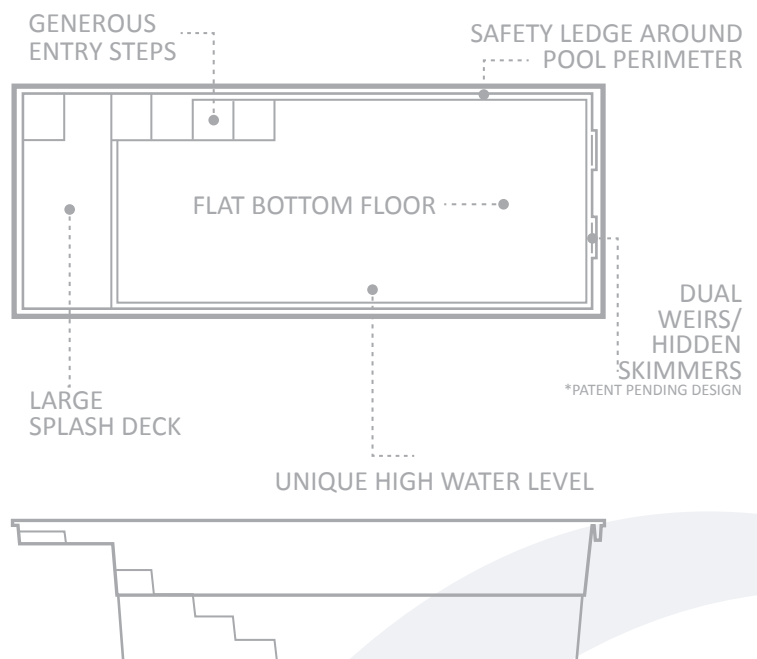

The Precision™ offers our patent pending High Water Line design, which includes the incorporation of dual weirs and hidden skimmer boxes that allow the Precision™ to be nearly filled with water and yet still skim debris off the water surface. Once paved, the Precision™, with its innovative dual weirs, completely hides your skimmer boxes offering a unique look and feel. Any debris on your water surface magically disappears into the weirs.

The Precision™ has a beautifully modern rectangular look with a large splash deck perfect for your little ones to enjoy the pool with you. A single set of stylish stairs flow graciously into your large swimming space, with a flat bottom floor which is perfect for cooling down on those lazy summer days or playing games with family and friends.

For those customers looking to exercise in their pool, The Precision™ is the perfect pool with the addition of a swim jet system allowing you to swim on the spot at your own pace.

LENGTH	WIDTH	SHALLOW END DEPTH	DEEP END DEPTH
26' 7"	10' 10"	4' 11"	4' 11"
23' 4"	10' 10"	4' 11"	4' 11"

*Some measurements rounded