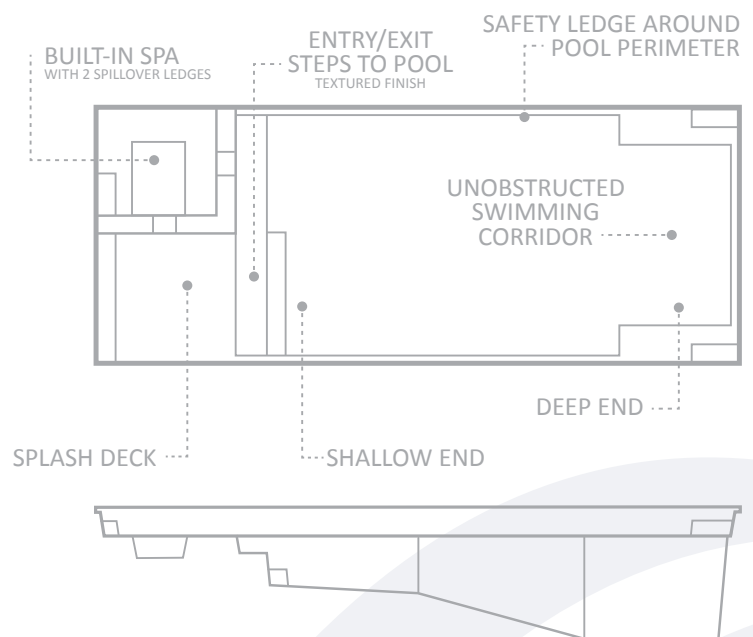

LEISURE POOLS®
SWIMMING IN QUALITY AND STYLE®

FACT SHEET

The **Icon™**

Icon™ in Sapphire Blue

An icon is often referred to as that which is the object of great attention or representative of the latest fashion trends. To deliver just that, Leisure Pools® designers created The Icon™ — a pool that embodies those attributes of a pool which we consider fashionable into one captivating swimming pool.

The Leisure Pools® Icon™ was designed to incorporate all of the amazing features of The Ultimate™ — the built-in spa and splash deck — except it has been modified to reach 8' at its deepest depth.

Spend just a few minutes in this spacious spa, and you will experience less stress and improved circulation. The spa was designed to offer you the option of circulating water within the spa alone, or to circulate into the pool through two built-in spillovers.

The built-in splash deck provides fun for both adults and children. The shallow waters offer a great play area for younger children or a place to stretch out and relax for adults.

The Leisure Pools® Icon™ perfectly represents what a pool should exemplify, not only with the great features it compacts, but through its length and water volume as well. No matter what ideas you have for your perfect pool, The Icon™ will undoubtedly deliver.

LENGTH	WIDTH	SHALLOW END DEPTH	DEEP END DEPTH
40'	15' 5"	4' 3"	8'

*Some measurements rounded