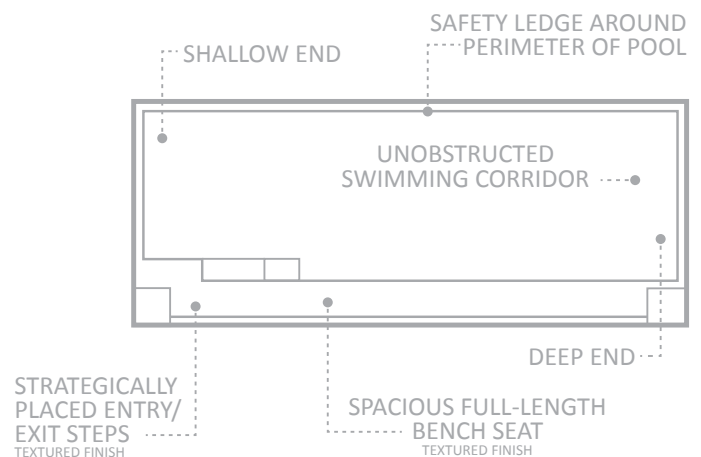

LEISURE POOLS®
SWIMMING IN QUALITY AND STYLE®

FACT SHEET

The Harmony™

Harmony™ in Sapphire Blue

In harmony with your home, in harmony with your landscape, in harmony with your lifestyle...Leisure Pools® has created The Harmony™ range with the ability to adapt perfectly into any situation. Leisure Pools®, having received a strong demand from our customers for a modern, clean-lined architectural design, developed The Harmony™ to satisfy this demand.

The Harmony™ is a simple, rectangular swimming pool with square corners that provides you with a sleek, modern design. This model includes a spacious bench that runs the entire length of the pool, providing direct access to the entry/exit steps that lead down to the pool floor, or the single steps in or out of the pool itself.

The Harmony™ was created as a pool with deeper depths, ensuring even the tallest of people can have an enjoyable swim. It is its width, however, that enables it to fit comfortably within many home blocks.

By having the full length bench and steps on one side of the pool, the design allows the deepest part of the pool to be well away from any house foundations. This can often allow the pool to be set closer to the home, a great benefit for backyards with limited space for a pool.