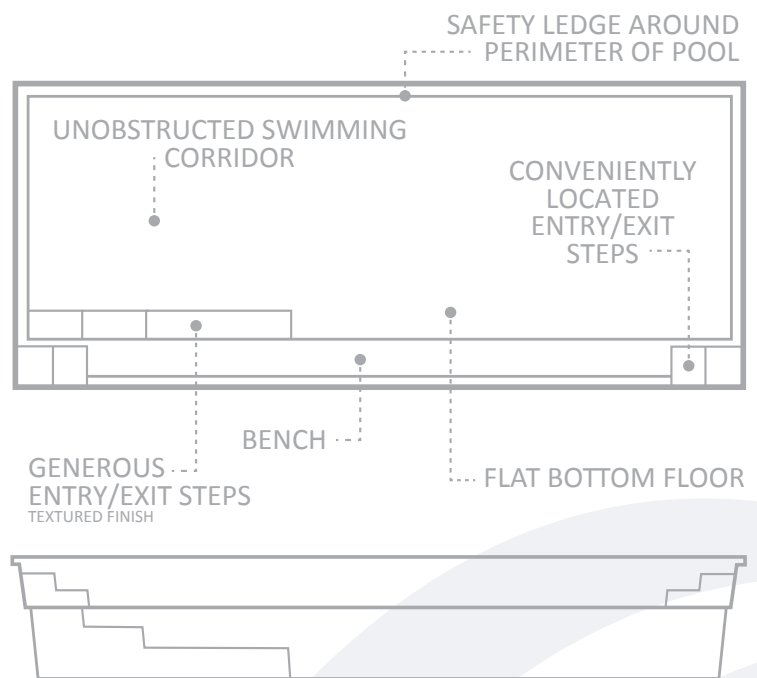

The Esprit™ is a generous 18' 8" long pool with enough space to swim and relax with a flat bottom depth that is under five feet.

The Esprit™ includes a long bench seat running down the length of the pool for convenient access and exit or to relax upon. The bench design also allows you to install The Esprit™ in very tight spaces next to the house or a boundary fence.

The Esprit™ is the perfect pool to have swim jets installed which allow you the benefit of swimming in a smaller space. It presents you with a rectangular corridor that invites leisurely swimming and exercise or the ability to add an exciting design element to your outdoor living environment.

The Esprit™ from Leisure Pools® – the full featured pool for a small space.

LENGTH	WIDTH	SHALLOW END DEPTH	DEEP END DEPTH
18' 8"	7' 5"	4' 5"	4' 5"

*Some measurements rounded