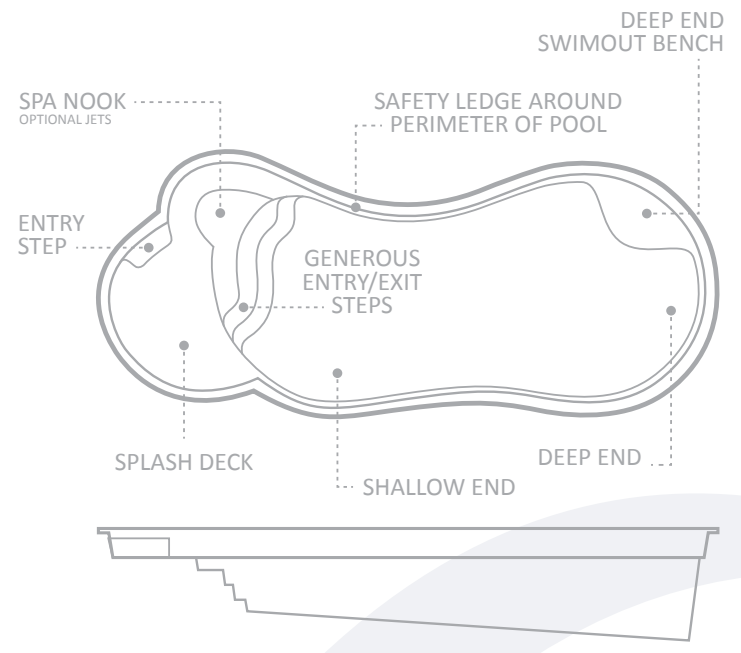

LEISURE POOLS®
SWIMMING IN QUALITY AND STYLE®

FACT SHEET

The Eclipse™

LIFETIME
STRUCTURAL
WARRANTY

LIFETIME
STRUCTURAL
OSMOSIS
WARRANTY

Eclipse™ in Sapphire Blue

An element to good design is the ability to inspire possibilities and with The Eclipse™, we believe that we have captured just that. With gentle, free flowing curves and a versatile size range, The Eclipse™ is sure to not only please the eye, but fit perfectly into your leisure lifestyle.

The Eclipse™ design yields unlimited possibilities for both landscaping and environment ideas. From the large body curve that can host a spa or water feature, to the smaller body curve that can provide the perfect spot for a landscaping centerpiece, you can let your biggest ideas come to life.

The design also boasts a unique form that supports elements such as a splash deck, swim nook, deep end swim out bench, and an unobstructed swim corridor.

A pool for all ages and abilities, the features of The Eclipse™ allow little ones to play safely on the large splash deck, avid swimmers to capitalize on the swim corridor, and for those wanting to relax, the ability to lounge on either the deep end swim out bench, or in the swim nook. Of course for a little more sun, the splash deck is the perfect place to soak in the summer rays.

LENGTH	WIDTH	SHALLOW END DEPTH	DEEP END DEPTH
40'	15' 8"	4' 9"	6' 8"
35'	14' 9"	4' 9"	6' 4"
30'	14' 9"	4' 9"	6' 1"

*Some measurements rounded