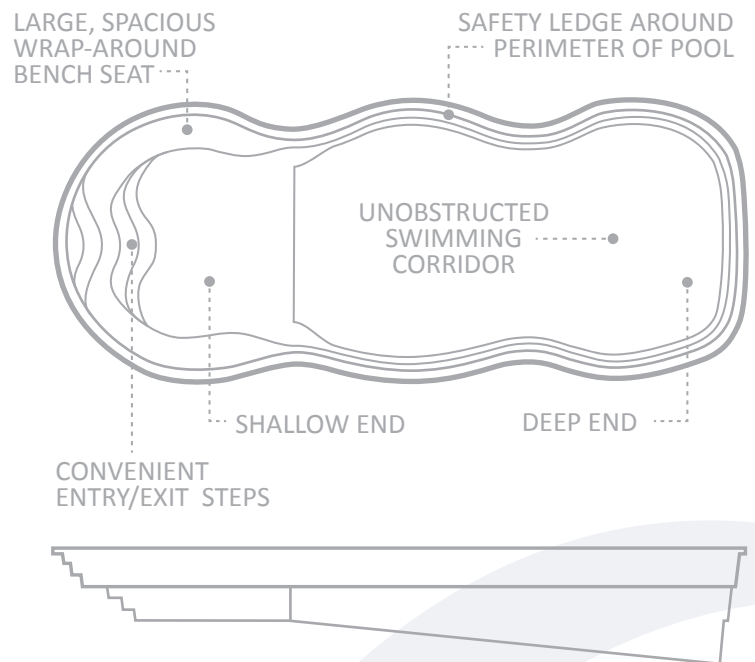

LEISURE POOLS®
SWIMMING IN QUALITY AND STYLE®

FACT SHEET

The Caribbean™

Caribbean™ in Silver Grey

The Caribbean™ style pool is modeled to match The Mediterranean™ in almost every way, but has been modified to stand at 6' 4" at its deepest depth.

The versatility of The Caribbean™ cannot be overstated in its ability to satisfy homeowners' needs. It maintains a large wraparound bench at the shallow end, offering a great play area for children or ample seating for adults. The wide entry steps allow easy access to the bench area as well as the swimming pool floor.

With the deep end only reaching 6' 4", The Caribbean™ provides a more gradual descent as you move into the deep end. Now, you not only have plenty space to stand, but also a larger area to play water games, such as volleyball or basketball. Whether it is having fun in the water with your family, or hosting a pool party, this pool is ideal to accommodate any situation.

The flowing, free form style of The Caribbean™ will complement any setting, and can be easily incorporated into a multitude of landscape styles, conforming to suit your aesthetic tastes.

LENGTH	WIDTH	SHALLOW END DEPTH	DEEP END DEPTH
40'	16'	4'	6' 4"