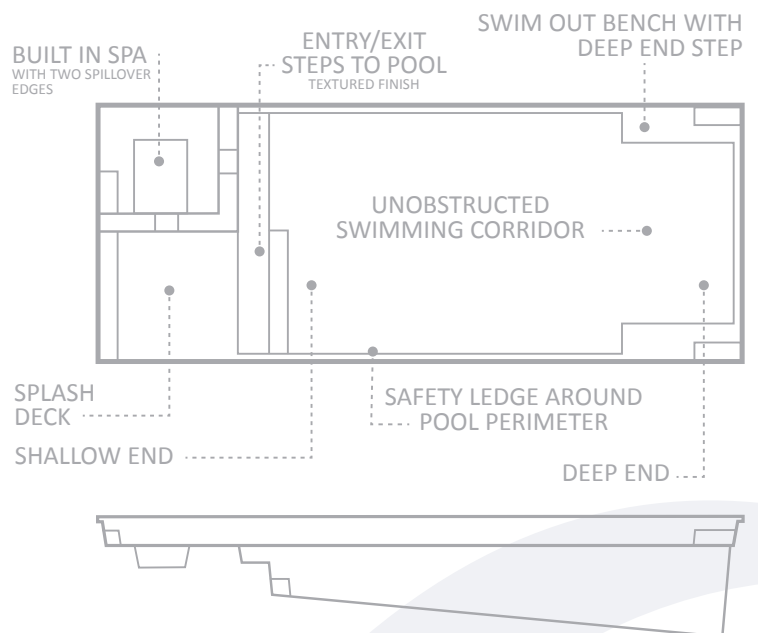

Designers began with the idea of what would be considered fashionable and chic, yet versatile with practical, highly sought-out features. The Ultimate™ lives up to its name in size and convenience. Square angles and straight lines define a pool that boasts a large, open corridor with a gradual slope that can accommodate a variety of activities, from the avid swimmer looking for an area to exercise and swim laps to the perfect arena for playing water games with family and friends.

There is no feature more appealing than a built-in spa that integrates seamlessly into the overall pool design. The built-in spa has the option to either run off the pool filtration system or operate through a separate filtration system and heating unit. We even added some clever overflow channels with two spillover ledges, through which water cascades into the pool, creating a beautiful waterfall effect.

There was only one feature left to add to ensure this pool reached its ultimate potential – a large, shallow splash deck on which to lounge in the sun or play with the little ones. These ledges are one of the most popular innovations trending in the swimming pool industry today.

Leisure Pools® is confident you will find this pool to be the ultimate addition to your backyard.

LENGTH	WIDTH	SHALLOW END DEPTH	DEEP END DEPTH
40'	15' 5"	4' 3"	7'
35'	15' 5"	4' 3"	6' 6"
30'	15' 5"	4' 3"	6'