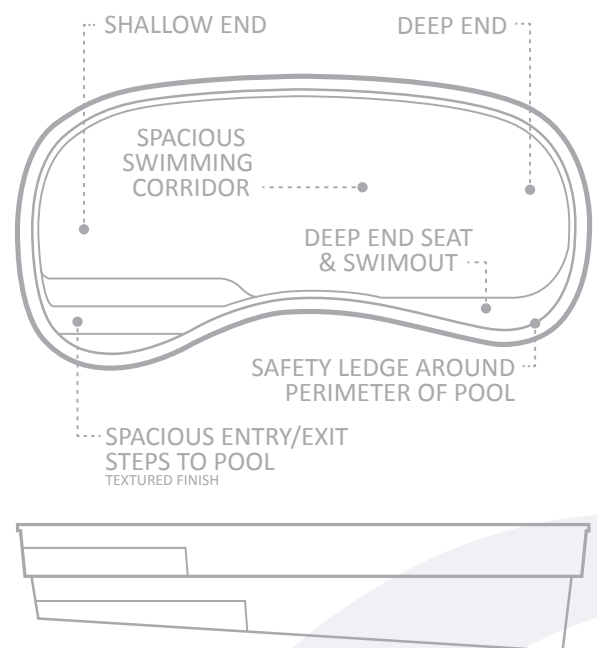

DRAWING BASED ON TUSCANY 23'
LARGER SIZE MAY VARY SLIGHTLY IN SHAPE

LENGTH	WIDTH	SHALLOW END DEPTH	DEEP END DEPTH
28' 6"	14' 1"	4'	5' 8"
23' 3"	12' 1"	3' 8"	5'

*Some measurements rounded