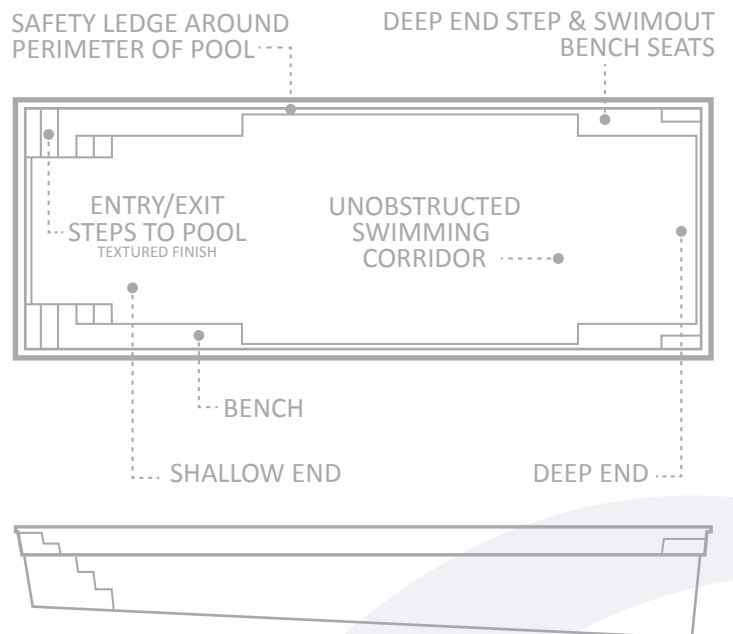

# The Supreme™

LIFETIME  
STRUCTURAL  
WARRANTY

LIFETIME  
STRUCTURAL  
OSMOSIS  
WARRANTY

Supreme™ in Graphite Grey

The beauty of The Supreme™ range of swimming pools is its simplicity in design with an eye on maximum enjoyment of the water. Long, clean rectangular lines provide a large area for swimming enjoyment as well as a large area for playful games.

The entry/exit area on both sides of the pool allow for easy access. However, the central focus is still on the water with an open corridor to swim and play in. Bench seating runs along the side for relaxation and for easy conversation while maintaining the integrity of the swimming corridor between them.

The Supreme™ has good depths in the deep end providing even the tallest of swimmers a good swim area. The deep end also has a deep end swim out for relaxation and entry/exit steps on either side providing great access for swimmers. The further benefit is that no matter where your home is located there is a convenient entry and exit steps at either the shallow or deep end of the pool.

If your idea for a life of leisure includes the pure enjoyment of the water, then we suggest that you take a closer look at The Supreme™ range of swimming pools from Leisure Pools®.

LENGTH	WIDTH	SHALLOW END DEPTH	DEEP END DEPTH
40'	15' 6"	4'	6' 7"
35'	15' 6"	4'	6' 3"
30'	15' 6"	4'	5' 11"