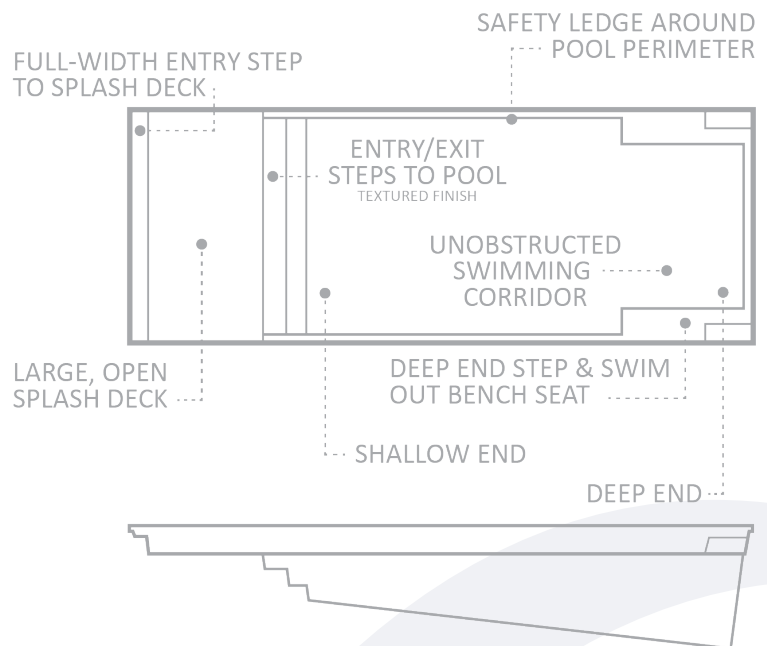

Based upon the popular design of the larger Pinnacle™ design, it features a full-width entry step at the shallow end that incorporates a grand splash deck area for little ones to play in, to support reclining chairs or simply to relax in.

Offers a great depth variety to appeal to all levels of swimmers. Deep end seats and entry and exit steps provide an area for rest & relaxation within the pool.

Width allows for more suburban settings and more landscape accommodations.

Safety ledge encourages confidence and provides rest area for kids and less experienced swimmers while also providing additional pool frame strength.

LENGTH	WIDTH	SHALLOW END DEPTH	DEEP END DEPTH
35' 0"	14' 0"	4' 4"	6' 6"
30' 0"	14' 0"	4' 4"	6' 0"

*Some measurements rounded