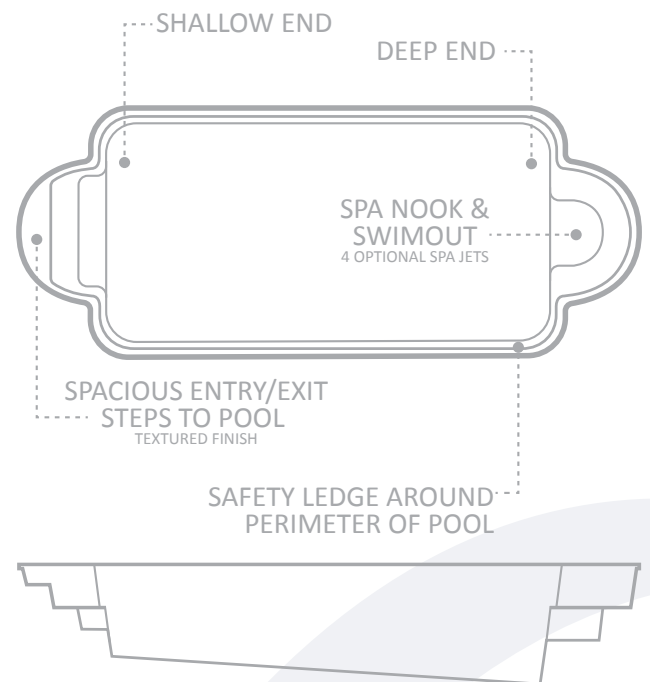

The Leisure Pools® Roman™ design is simple, practical and pleasing to the eye. The clever use of the rectangle and two semi-circles also unlocks unlimited possibilities for exciting landscaping concepts.

The Leisure Pools® Roman™ features broad entry steps at the shallow end and a seating area at the deep end. The seating area at the deep end can also be fitted with optional spa jets.

Leisure Pools® has maintained a pool width of 11' 6" through all the sizes that The Roman™ offers. This has been done to enable the pool to fit into the many situations where pool width is critical. It does so without compromising the very balanced look that makes this pool so appealing.

LENGTH	WIDTH	SHALLOW END DEPTH	DEEP END DEPTH
28' 3"	11' 6"	4' 2"	5' 6"
23' 1"	11' 6"	4' 1"	5' 1"