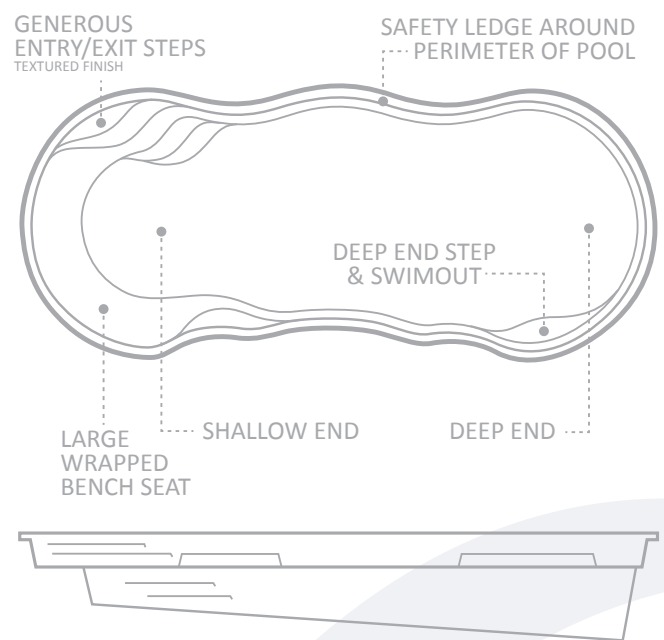

You can choose a tropical setting or combine the pool with rock landscaping and waterfalls, or use feature timber or even more formal paved areas. It doesn't seem to matter as The Riviera™ always seems to be the perfect centerpiece for any landscape design.

Good looks is not the only feature of The Riviera™ as this style is truly a great pool for the family. The large, wrap-around bench at the shallow end is a great feature. Not only is it a play area for the kids but it's just perfect for adult seating as well. The wide steps give access to the bench area and also to the floor of the pool. The main body of water is generous in size and ideal for playing games and swimming.

The Riviera™ is one of our most popular pools because it combines landscaping versatility with a functionality that will suit any family.

LENGTH	WIDTH	SHALLOW END DEPTH	DEEP END DEPTH
34' 1"	14' 6"	3' 11"	5' 10"
30' 3"	13' 11"	3' 11"	5' 7"
26' 7"	12' 4"	3' 11"	5' 5"

*Some measurements rounded