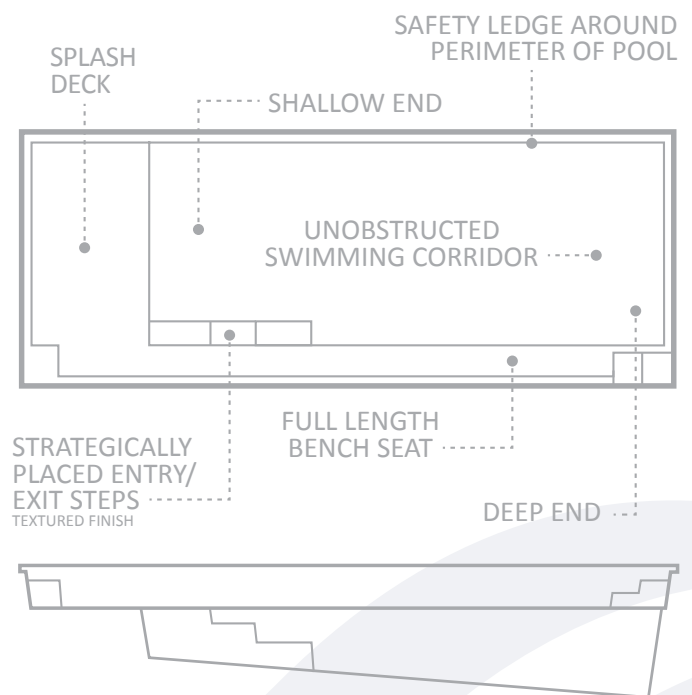

The Reflection™ including Splash Deck

Reflection™ including Splash Deck in Sapphire Blue

Our Reflection™ pool is one of our most stunning and stylish swimming pools. Its crisp clean lines and very practical features make it one of the most popular pools available.

So how do you improve on perfection? Introducing, The Reflection™ including Splash Deck.

The splash deck is a great looking addition and transforms your Reflection™ pool into a much more appealing and versatile space. At 31' 2" and 27' 11", you get so many more options for your backyard.

The splash deck is a shallow area at the end of the pool that is ideal for fun and relaxation for all members of the family. The kids love playing in the shallow water, especially the young ones. With adult supervision, even very young children will love this area and gain confidence and experience as they are introduced to swimming and being in a swimming pool. Splash decks are also becoming very popular with families who have pets as it provides a wonderful area for cooling off, splashing around and yes, even a small area to jump into the shallow area if they are swimmers, too.

It's not all about fun and games however. The splash deck can be transformed into a spectacular water feature, with the addition of bubbler jets in the floor, which looks amazing.

| LENGTH | WIDTH | SHALLOW END DEPTH | DEEP END DEPTH | SPLASH DECK LENGTH |
|---------|--------|-------------------|----------------|--------------------|
| 31' 2" | 12' 6" | 4' 2" | 5' 8" | 5' 1" |
| 27' 11" | 12' 6" | 4' 2" | 5' 6" | 5' 1" |