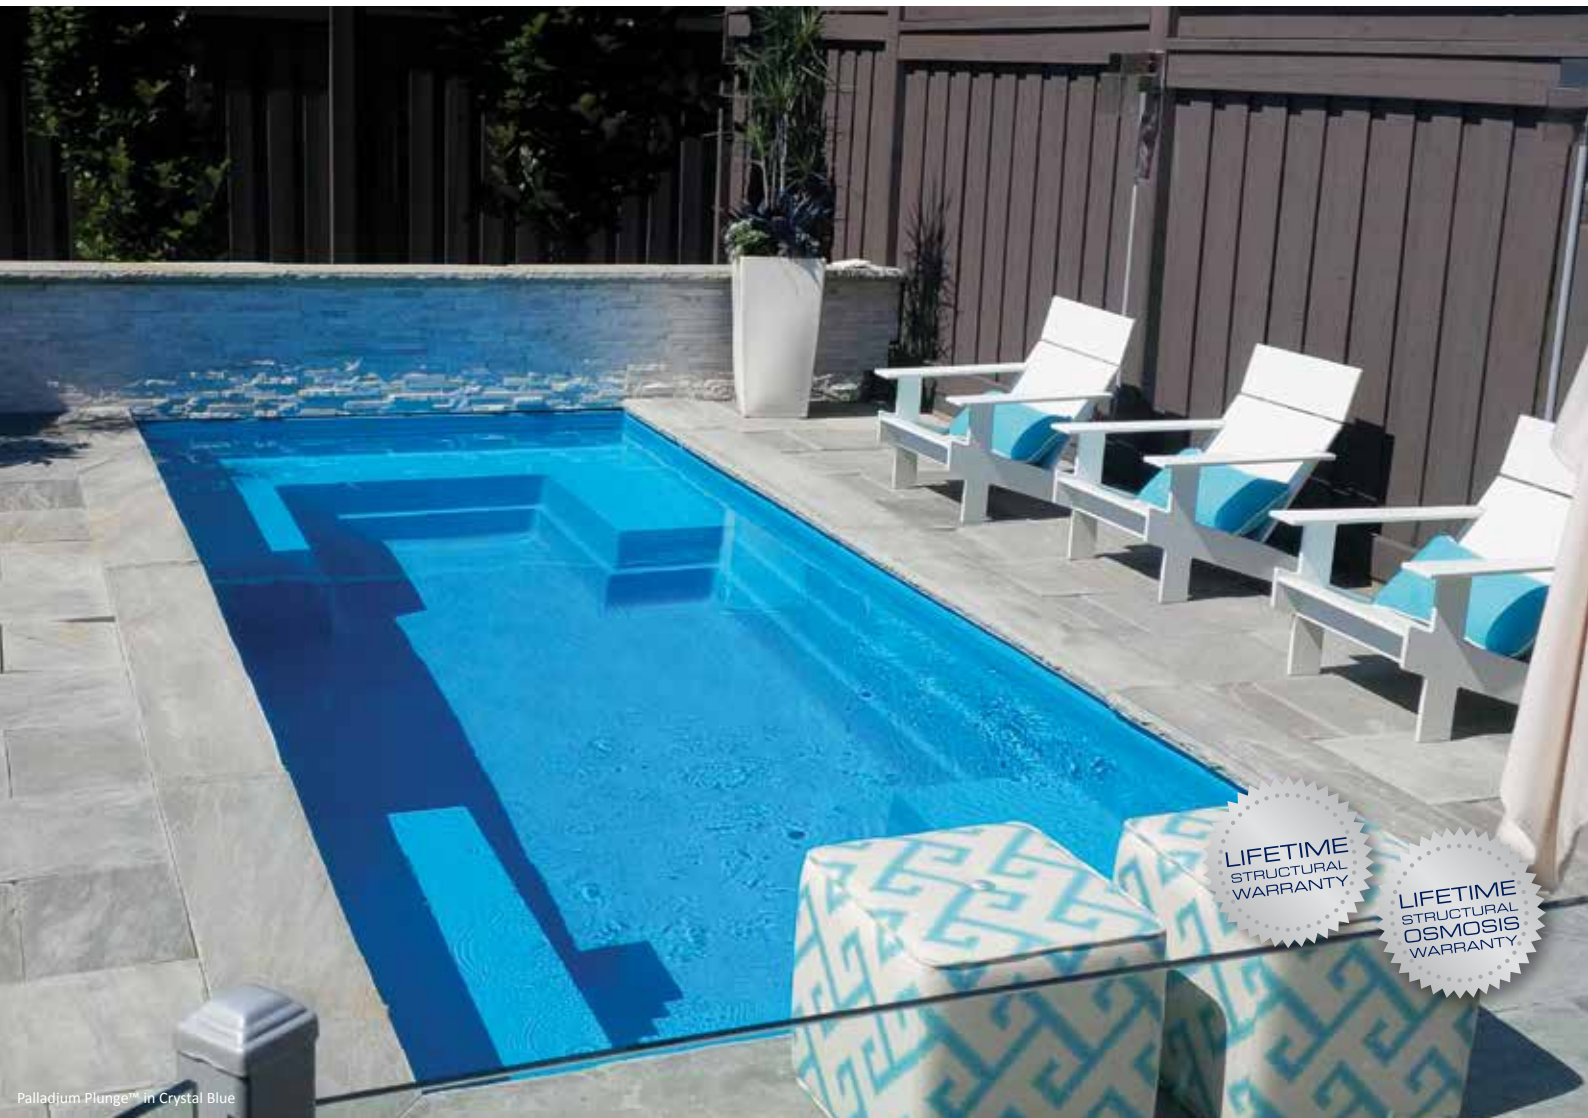

**LEISURE POOLS®**  
SWIMMING IN QUALITY AND STYLE®

**FACT SHEET**

# The Palladium Plunge™

Palladium Plunge™ in Crystal Blue

In many areas these days, the available space for a swimming pool is becoming limited. Smaller building blocks and larger homes are squeezing the space for a pool.

Even so, many homeowners still desire the pleasures offered by their own swimming pool. This trend toward smaller and smaller swimming pools had led to the development of the plunge pool. The plunge pool, more than any other style of swimming pool, is becoming increasingly popular.

Plunge pools don't just serve as a place to cool off and relax as many homeowners now see them as a landscaping statement.

The Palladium Plunge™ is the ideal pool for smaller yard sites. It makes a great centerpiece for a courtyard scene with plenty of options for landscaping. The Palladium Plunge™ can be fitted with optional therapeutic spa jets.