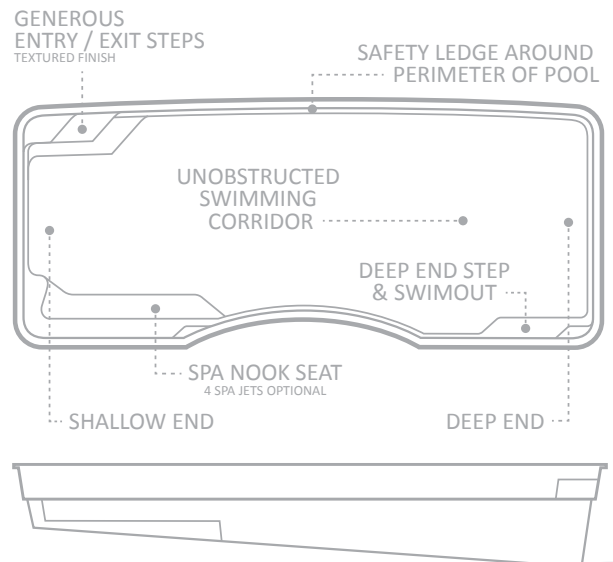

LENGTH	WIDTH	SHALLOW END DEPTH	DEEP END DEPTH
38' 5"	14' 6"	3' 9"	6' 2"
34' 2"	14' 6"	3' 9"	5' 11"
30' 10"	14' 6"	3' 9"	5' 8"
26' 11"+	13' 6"	3' 9"	5' 5"

*Some measurements rounded
+ Steps modified to maximize swimming area