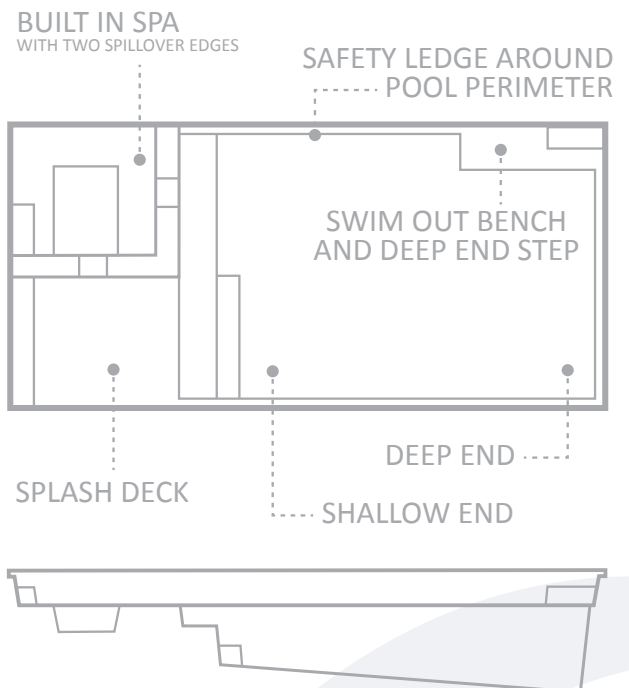

LEISURE POOLS®
SWIMMING IN QUALITY AND STYLE®

FACT SHEET

The Limitless™

LIFETIME
STRUCTURAL
WARRANTY

LIFETIME
STRUCTURAL
OSMOSIS
WARRANTY

Limitless™ in Crystal Blue

The Limitless™, by its very name, offers limitless features but yet, it will fit into almost any backyard! Designed off our highly sought after model, The Ultimate™, The Limitless™ offers all of the features of The Ultimate™ but is reduced in width to 12' 6" and is available in both a 26' and 30' version. The reduced width enables this feature-packaged pool to fit into backyards where space is limited.

The Limitless™ offers a full size built-in square spa that integrates seamlessly into the overall pool design. The built-in spa has the option to either run off the pool filtration system or operate through a separate filtration system and heating unit. The spa has some clever overflow channels with two spillover ledges, through which water cascades into the pool, creating a beautiful waterfall effect.

The Limitless™ has a splash deck at the shallow end of the pool that is ideal for fun and relaxation for all members of the family. The kids love playing in the shallow water, especially the young ones. The splash deck has a broad entry step onto the splash deck and then from the splash deck down into the pool making entry and exit into the pool easy.

In the deep end, The Limitless™ offers a deep end swim out bench and entry and exit step for swimmers. The depth of The Limitless™ enables even the tallest of swimmers to get a decent swim and the deep end area is ideal for swimming and playing water games.