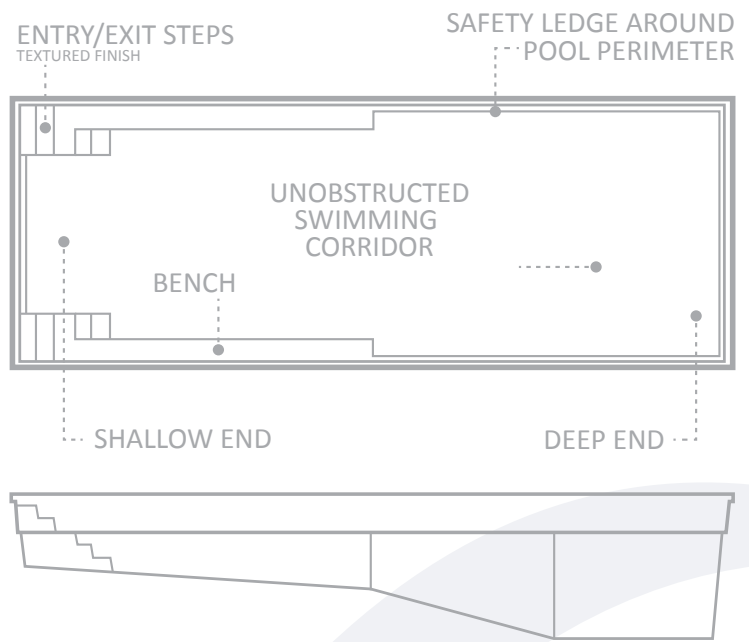

# The Infinity™

LIFETIME  
STRUCTURAL  
WARRANTY

LIFETIME  
STRUCTURAL  
OSMOSIS  
WARRANTY

Infinity™ in Ebony Blue

“If you want me to stay sane, I need water.” So said an accomplished musician who, when touring, makes sure that she is always near a swimming pool. If this fits your personality, then we suggest that you take a look at The Infinity™ which represents this sentiment of the more water, the better.

The Infinity is a classic, rectangular design that provides a clean, contemporary look. It allows for end-to-end swimming for exercise and fitness with 40 feet of length. It also features entry steps on both sides of the shallow end with accompanying benches which also makes it idea for hosting family gatherings and neighborhood pool parties.

The large bench areas on either side of the shallow end can be fitted with optional spa jets to provide both a unique water feature effect as well as providing relaxing and soothing area to sit and enjoy the pool area.

In the deep end, the pool is 8’ deep and provides a generous body of water and meets the requirements to allow for a residential type 1 diving board. Truly a fantastic pool for the whole family.

LENGTH	WIDTH	SHALLOW END DEPTH	DEEP END DEPTH
40'	15' 6"	4' 1"	8'