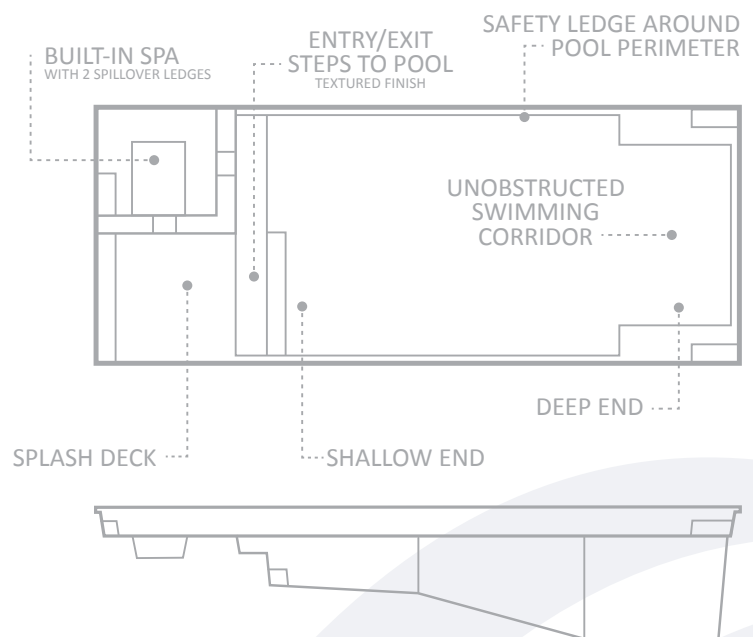

LEISURE POOLS®
SWIMMING IN QUALITY AND STYLE®

FACT SHEET

The **Icon™**

Icon™ in Sapphire Blue

An icon is often referred to as that which is the object of great attention or representative of the latest fashion trends. To deliver just that, Leisure Pools® designers created The Icon™ — a pool that embodies those attributes of a pool which we consider fashionable into one captivating swimming pool.

The Leisure Pools® Icon™ was designed to incorporate all of the amazing features of The Ultimate™ — the built-in spa and splash deck — except it has been modified to reach 8' at its deepest depth.

Spend just a few minutes in this spacious spa, and you will experience less stress and improved circulation. The spa was designed to offer you the option of circulating water within the spa alone, or to circulate into the pool through two built-in spillovers.

The built-in splash deck provides fun for both adults and children. The shallow waters offer a great play area for younger children or a place to stretch out and relax for adults.

The Leisure Pools® Icon™ perfectly represents what a pool should exemplify, not only with the great features it compacts, but through its length and water volume as well. No matter what ideas you have for your perfect pool, The Icon™ will undoubtedly deliver.

| LENGTH | WIDTH | SHALLOW END DEPTH | DEEP END DEPTH |
|--------|--------|-------------------|----------------|
| 40' | 15' 5" | 4' 3" | 8' |

*Some measurements rounded