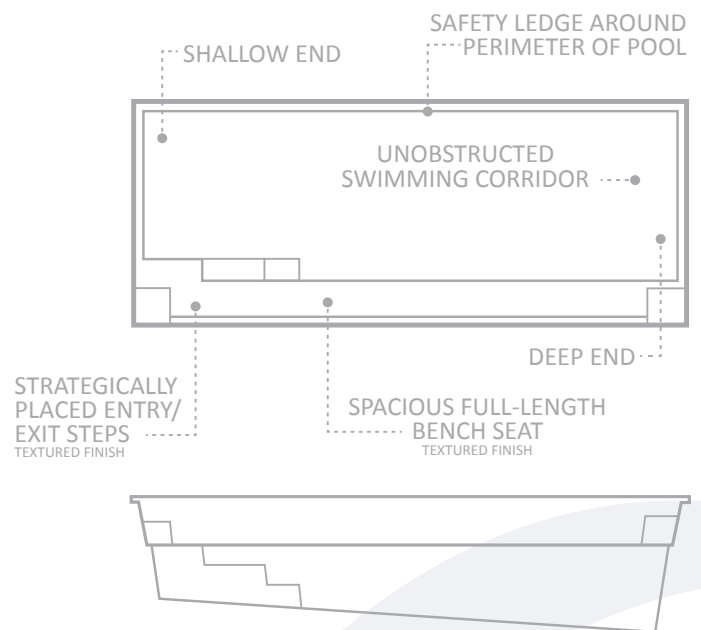

# The Harmony™

Harmony™ in Sapphire Blue

In harmony with your home, in harmony with your landscape, in harmony with your lifestyle...Leisure Pools® has created The Harmony™ range with the ability to adapt perfectly into any situation. Leisure Pools®, having received a strong demand from our customers for a modern, clean-lined architectural design, developed The Harmony™ to satisfy this demand.

The Harmony™ is a simple, rectangular swimming pool with square corners that provides you with a sleek, modern design. This model includes a spacious bench that runs the entire length of the pool, providing direct access to the entry/exit steps that lead down to the pool floor, or the single steps in or out of the pool itself.

The Harmony™ was created as a pool with deeper depths, ensuring even the tallest of people can have an enjoyable swim. It is its width, however, that enables it to fit comfortably within many home blocks.

By having the full length bench and steps on one side of the pool, the design allows the deepest part of the pool to be well away from any house foundations. This can often allow the pool to be set closer to the home, a great benefit for backyards with limited space for a pool.