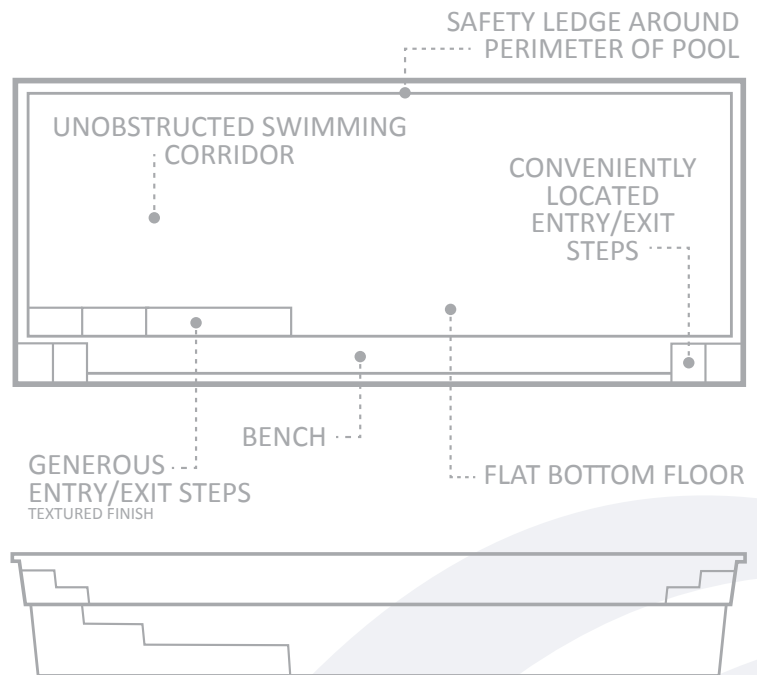

The Esprit™ is a generous 18' 8" long pool with enough space to swim and relax with a flat bottom depth that is under five feet.

The Esprit™ includes a long bench seat running down the length of the pool for convenient access and exit or to relax upon. The bench design also allows you to install The Esprit™ in very tight spaces next to the house or a boundary fence.

The Esprit™ is the perfect pool to have swim jets installed which allow you the benefit of swimming in a smaller space. It presents you with a rectangular corridor that invites leisurely swimming and exercise or the ability to add an exciting design element to your outdoor living environment.

The Esprit™ from Leisure Pools® – the full featured pool for a small space.

LENGTH	WIDTH	SHALLOW END DEPTH	DEEP END DEPTH
18' 8"	7' 5"	4' 5"	4' 5"

*Some measurements rounded