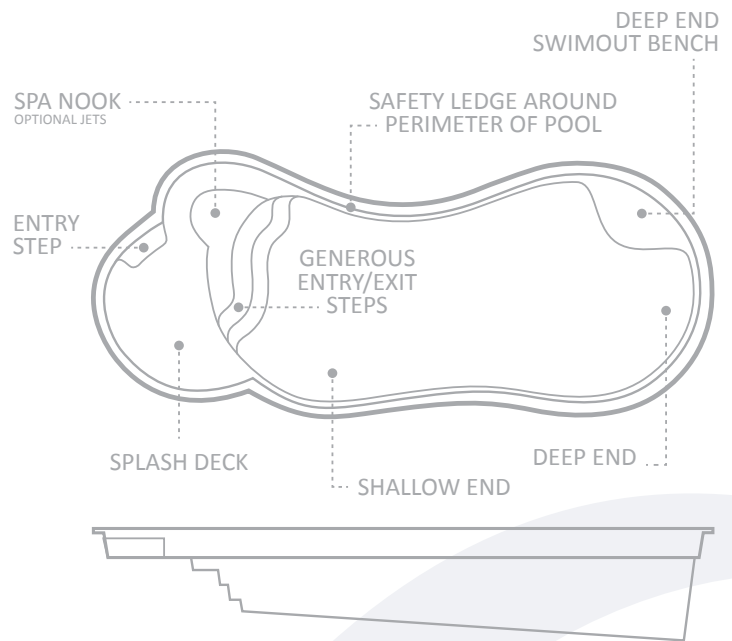

LEISURE POOLS®
SWIMMING IN QUALITY AND STYLE®

FACT SHEET

The Eclipse™

Eclipse™ in Sapphire Blue

An element to good design is the ability to inspire possibilities and with The Eclipse™, we believe that we have captured just that. With gentle, free flowing curves and a versatile size range, The Eclipse™ is sure to not only please the eye, but fit perfectly into your leisure lifestyle.

The Eclipse™ design yields unlimited possibilities for both landscaping and environment ideas. From the large body curve that can host a spa or water feature, to the smaller body curve that can provide the perfect spot for a landscaping centerpiece, you can let your biggest ideas come to life.

The design also boasts a unique form that supports elements such as a splash deck, swim nook, deep end swim out bench, and an unobstructed swim corridor.

A pool for all ages and abilities, the features of The Eclipse™ allow little ones to play safely on the large splash deck, avid swimmers to capitalize on the swim corridor, and for those wanting to relax, the ability to lounge on either the deep end swim out bench, or in the swim nook. Of course for a little more sun, the splash deck is the perfect place to soak in the summer rays.

LENGTH	WIDTH	SHALLOW END DEPTH	DEEP END DEPTH
40'	15' 8"	4' 9"	6' 8"
35'	14' 9"	4' 9"	6' 4"
30'	14' 9"	4' 9"	6' 1"

*Some measurements rounded