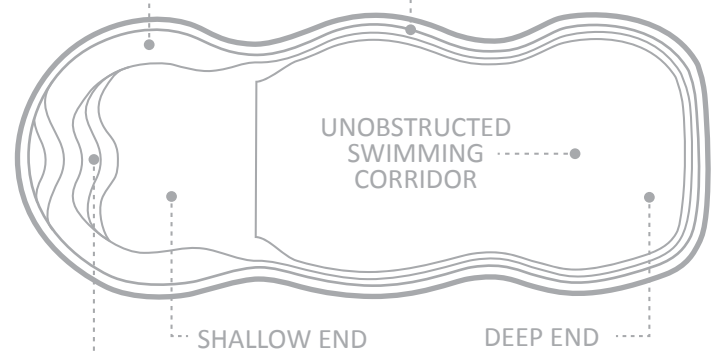

CONVENIENT
ENTRY/EXIT STEPS