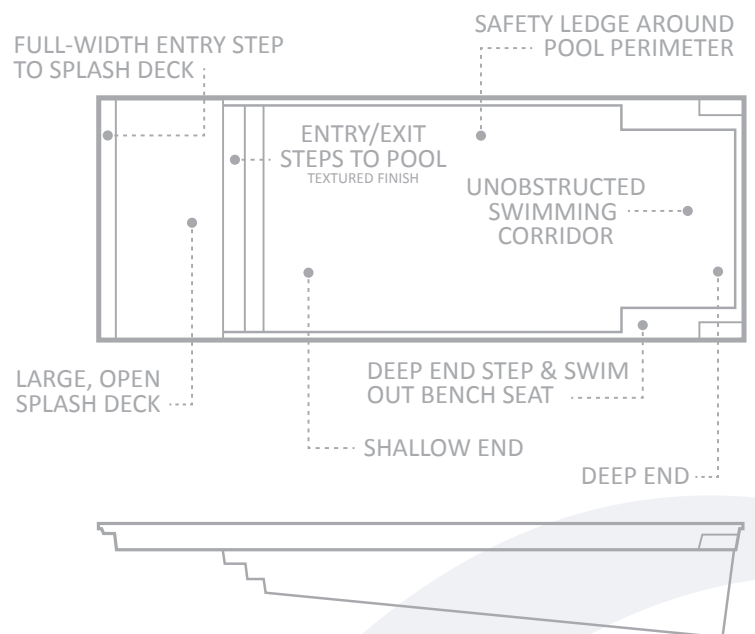

The embodiment of space has been redefined by the creation of The Pinnacle™. On the drawing board, Leisure Pools® wanted to push forward the idea behind The Ultimate™ and take the elements to a new level.

The result is the collaboration of expansive planes and a modern design that speaks volumes of its potential in both landscaping opportunities and range of activities.

The Pinnacle™ features a full width entry step at the shallow end providing access to a grand splash deck area for little ones to play or large reclining chairs to be located. The full width entry step gives flexibility in the placement of the pool in relation to the house to provide optimum entry and exit into the pool.

The Pinnacle™ has good depths in the deep end providing even the tallest of swimmers a good swim area. The deep end also has a deep end swim out for relaxation and entry / exit steps on either side providing great access for swimmers.

LENGTH	WIDTH	SHALLOW END DEPTH	DEEP END DEPTH
40'	15' 5"	4' 4"	7'
35'	15' 5"	4' 4"	6' 6"
30'	15' 5"	4' 4"	6'

*Some measurements rounded