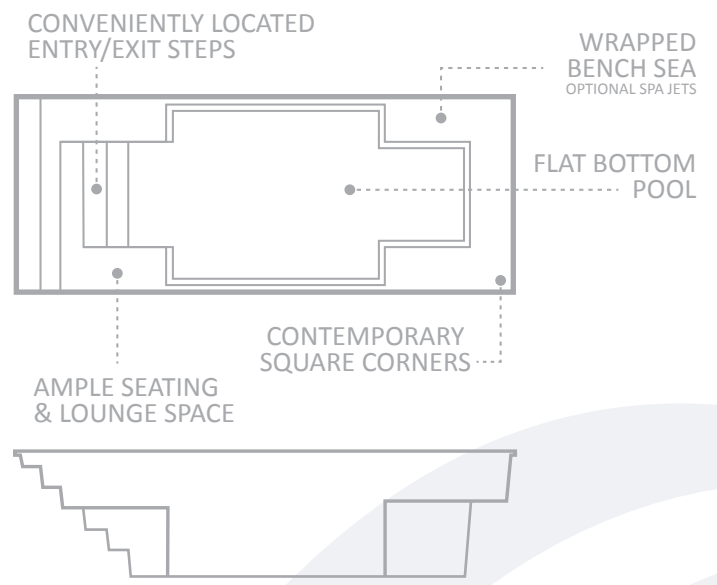

The smaller courtyard-style plunge pools are also much less expensive to heat if you should want to extend your swimming season.

LENGTH	WIDTH	SHALLOW END DEPTH	DEEP END DEPTH
20'	8'	5'	5'
16'	8'	5'	5'

\*Some measurements rounded