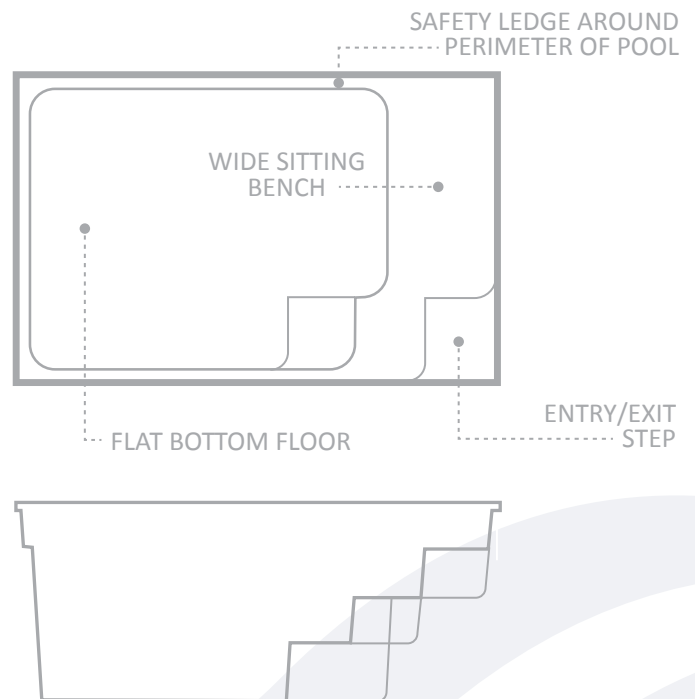

LEISURE POOLS®
SWIMMING IN QUALITY AND STYLE®

FACT SHEET

The Fiji Plunge™

LIFETIME
STRUCTURAL
WARRANTY

LIFETIME
STRUCTURAL
OSMOSIS
WARRANTY

Fiji Plunge™ in Ebony Blue

What is a “Plunge Pool?” The general definition is a small, shallow pool that is typically built for the purpose of lounging, wading and cooling off for swimming and exercising. Today, many homeowners are installing a plunge pool because of their smaller size, easier maintenance and lower cost of ownership including reduced water requirements.

If that is what you are looking for, then we believe that The Fiji Plunge™ is the perfect pool for you - for your own small space, or as we like to think of it, your own “island.” The Fiji Plunge™ is a beautiful pool with a formal design and a bench down one wall allowing you to sit and relax. The bench is perfect for the addition of spa jets to enjoy the benefits of rushing water on your body and the therapeutic effects it can have on you. The Fiji Plunge™ also combines a deep and generously sized wading area to cool down on a hot day. It’s also the perfect social pool where you can chat with friends and family or simply relax and enjoy the calm outdoors.

The Fiji Plunge™ has the perfect compact size will fit in just about any size backyard and the bench seat allows the pool to be installed very close to your house or boundary fence. If you’re looking for happiness in a small pool, we invite you to take the plunge with us: The Fiji Plunge™.

LENGTH	WIDTH	SHALLOW END DEPTH	DEEP END DEPTH
9' 6"	6' 11"	4' 5"	4' 5"

*Some measurements rounded
*Preliminary design. Subject to change.