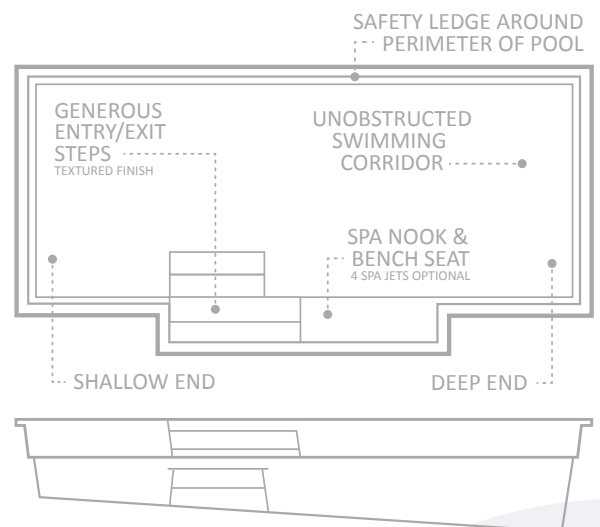

This bold and innovative design, with its ultra modern square corners and clean crisp lines, has rapidly become one of the most popular pool designs in the world.

When Leisure Pools® first commenced design work on the Elegance™, the emphasis was to not only create a new and visually stunning pool, but also one that maximized the space inside the pool where you swim.

The Elegance™ has a large, unobstructed swimming corridor which is perfect for swimming laps. The central step location also incorporates a generous seating area where optional spa jets can be installed to create a relaxing spa nook.

There are no unnecessary steps or benches inside the body of the pool which would cut down on swimming area.

The pool maintains pleasant depths at both ends of the pool and comes in a variety of sizes to suit almost any backyard size or location.

The Elegance™ is truly a giant leap forward in modern pool design.

LENGTH	WIDTH	SHALLOW END DEPTH	DEEP END DEPTH
39' 4"	14' 6"	3' 10"	6' 2"
33'	14' 6"	4'	6'
29' 7"	14' 6"	4' 2"	5' 9"
26' 3"	14' 6"	4' 3"	5' 9"
23'	12' 6"	4' 4"	5' 7"
19' 8"	11' 6"	4' 5"	5' 6"